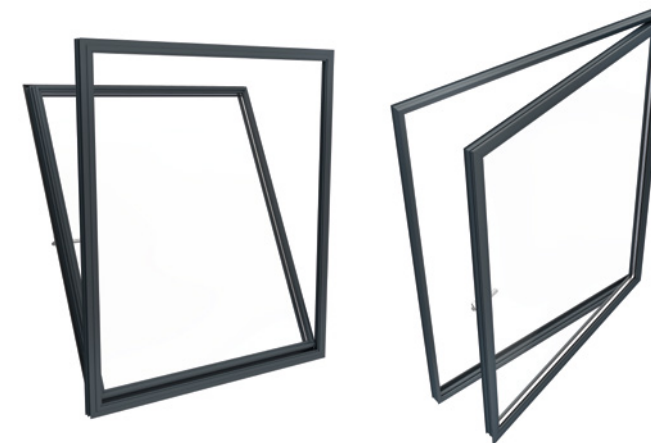

Create the Perfect Entrance

Available in single and double formats, as well as a French door option, **Alitherm Heritage Doors** feature the slim profiles that are reminiscent of traditional steel products. The timeless elegance of these stylish and elegant doors is accompanied by high levels of quality and performance.

Suitable for both single and double door applications, Alitherm Heritage Doors are available in a wide range of sizes and colours, as well as a number of different locking and security options.